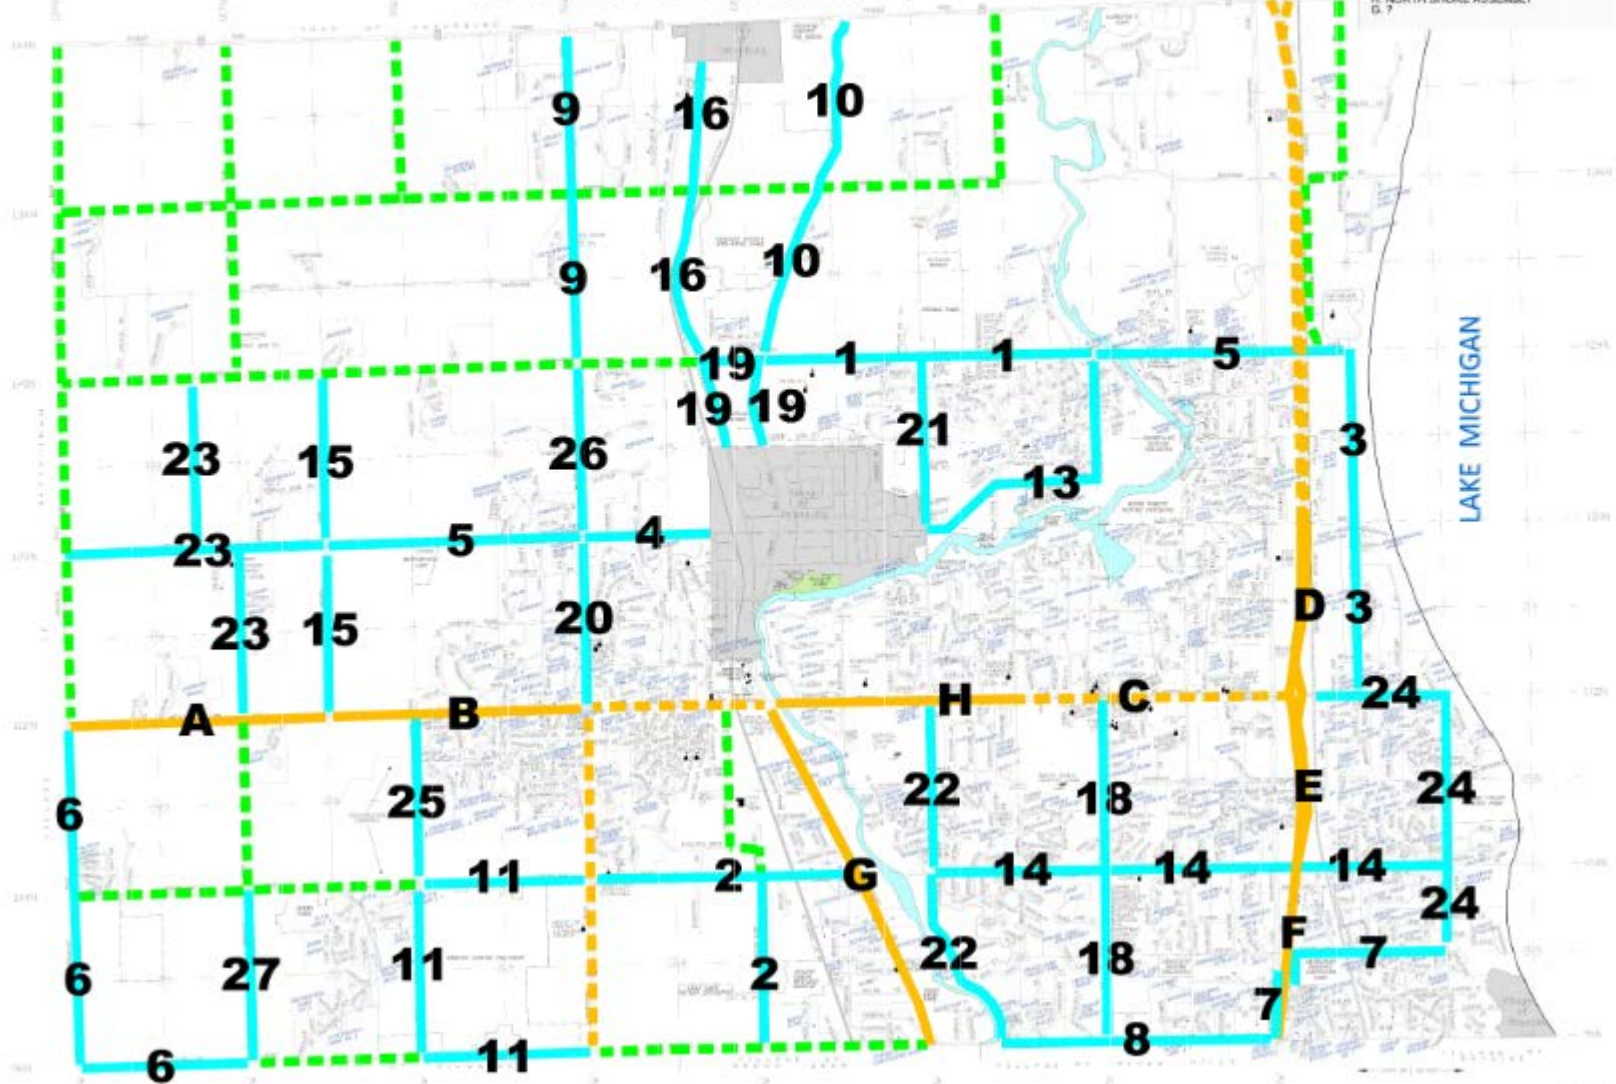

ROADWAYS

- MEQUON SPONSORED
- - - MEQUON AVAILABLE
- - - STATE SPONSORED
- - - STATE AVAILABLE

MEQUON ROADWAY SPONSORS

STATE HIGHWAY SPONSORS

- A. ANGLIA ENVIRONMENTAL
- B. CONCORDIA OCCUPATIONAL THERAPY
- C.
- D. SB CONCORDIA RESIDENCES
- E. SB KYLEM & UNITARIAN CHURCH
- F. SB FRIENDS OF MEQUON ROADWAYS
- G. SB FMCB
- H. SB FRANKLIN ENERGY
- I. SB CONCORDIA PHARMACY SCHOOL
- J. NOON ROTARY
- K. NORTH SHORE ASSEMBLY
- L. 7

LAKE MICHIGAN