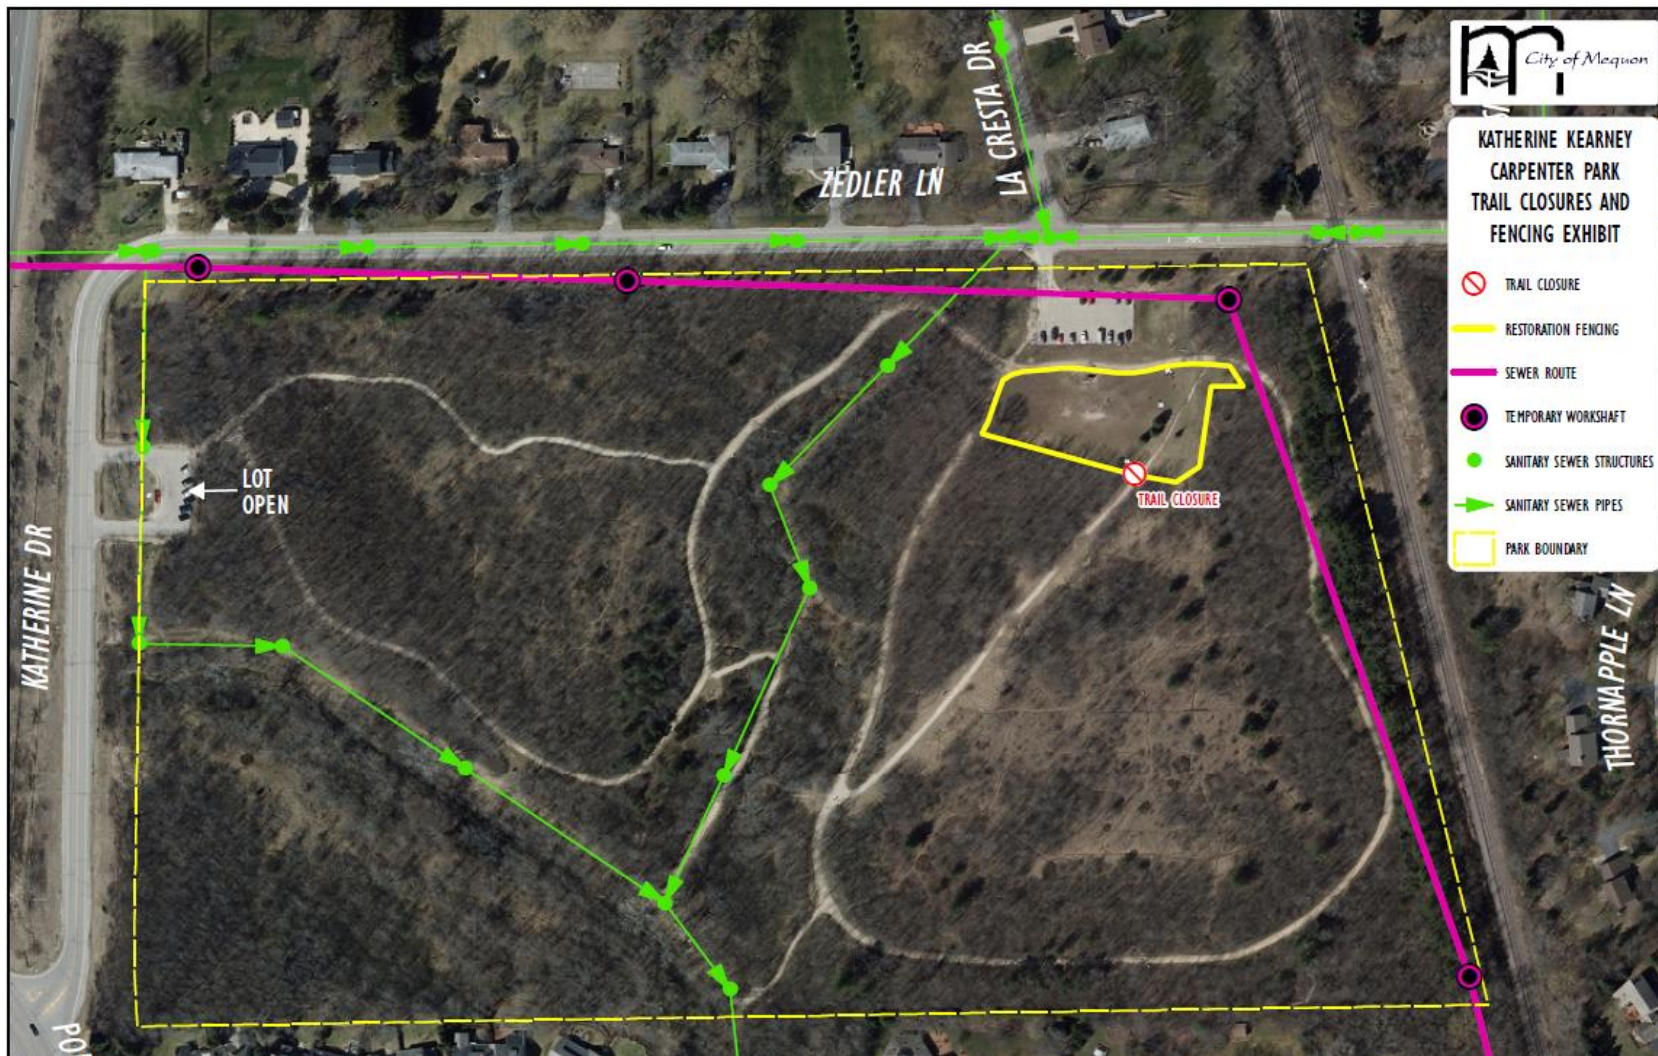

# Katherine Kearney Carpenter Park Restoration: Week of October 18, 2019

1. **Katherine Kearney Carpenter Park** remains **OPEN**, except for **FENCED AREAS CLOSED** for restoration (~0.75 Acres CLOSED).
2. **ZEDLER LANE Parking Lot** **OPEN** for Katherine Kearney Carpenter Park users (>34 Acres OPEN).
3. Fenced area area, south of Zedler Lane Parking Lot **CLOSED**, is off limits until substantial germination.
4. Anticipated re-opening of fenced area (0.75 acres) is spring 2020. Schedule is subject to change based on the progress of the restoration.