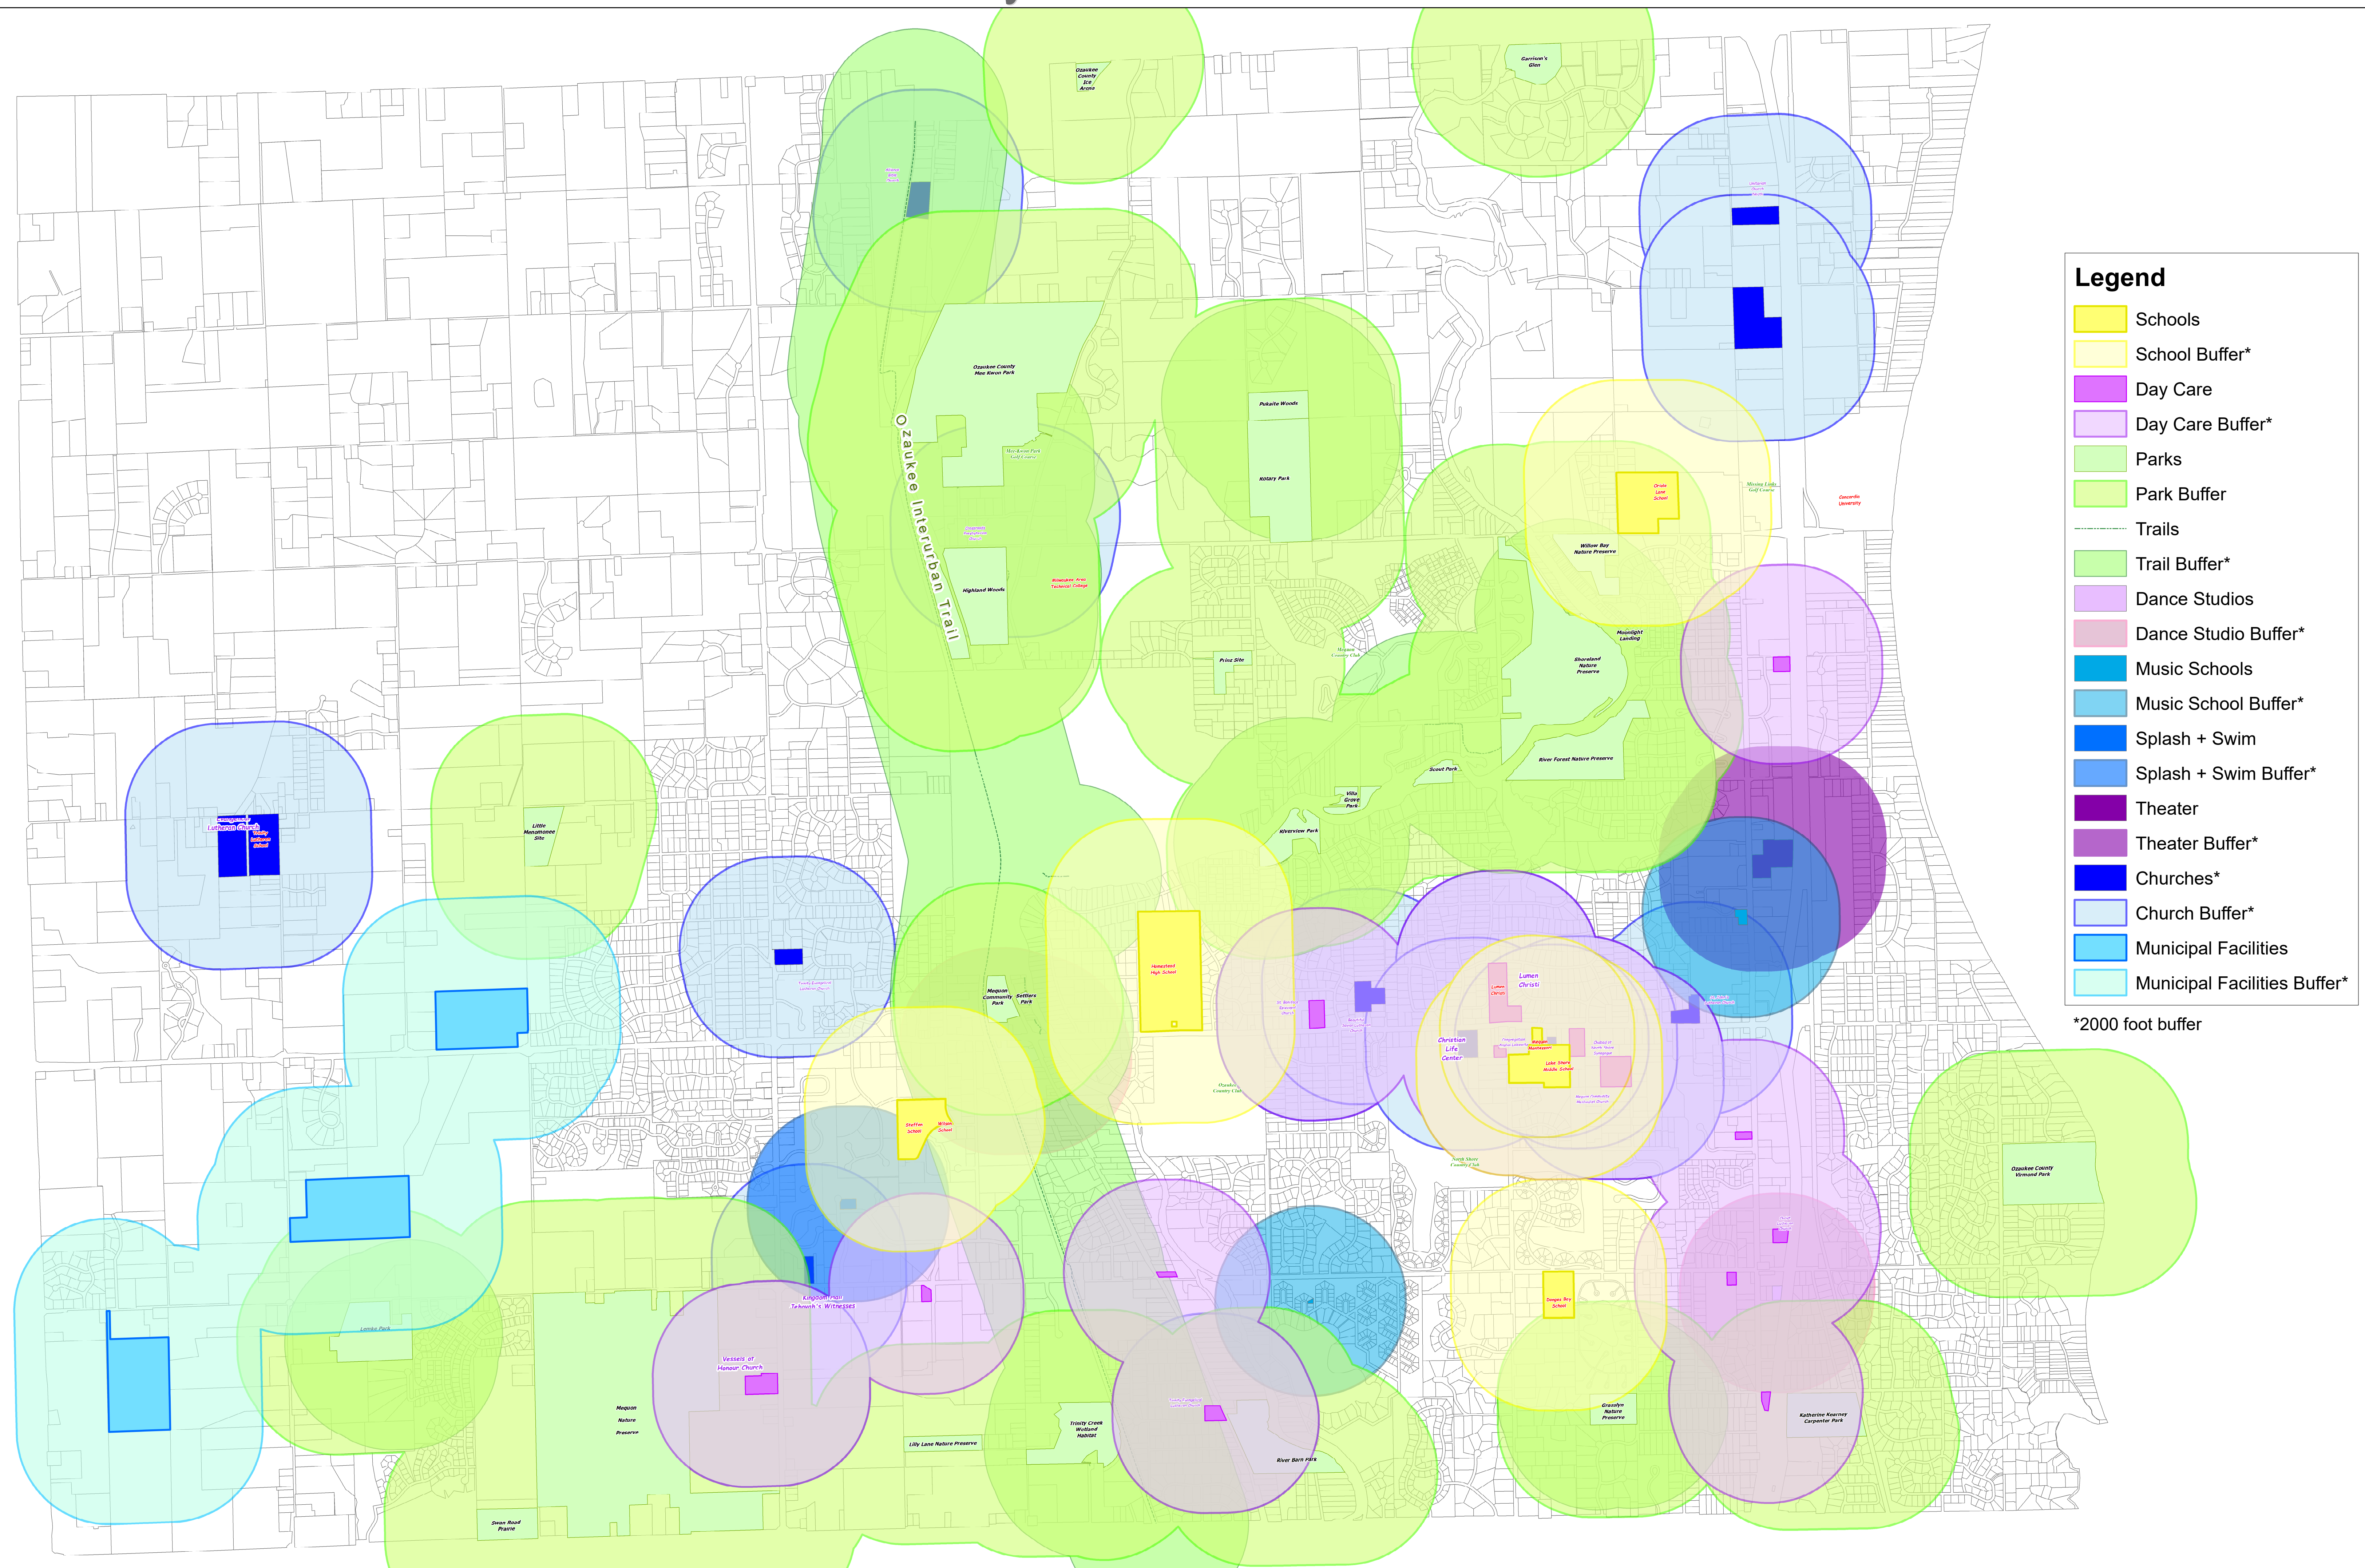

Sex Offender Residency Restrictions - October 2023

Legend

- Schools
- School Buffer*
- Day Care
- Day Care Buffer*
- Parks
- Park Buffer
- Trails
- Trail Buffer*
- Dance Studios
- Dance Studio Buffer*
- Music Schools
- Music School Buffer*
- Splash + Swim
- Splash + Swim Buffer*
- Theater
- Theater Buffer*
- Churches*
- Church Buffer*
- Municipal Facilities
- Municipal Facilities Buffer*

*2000 foot buffer