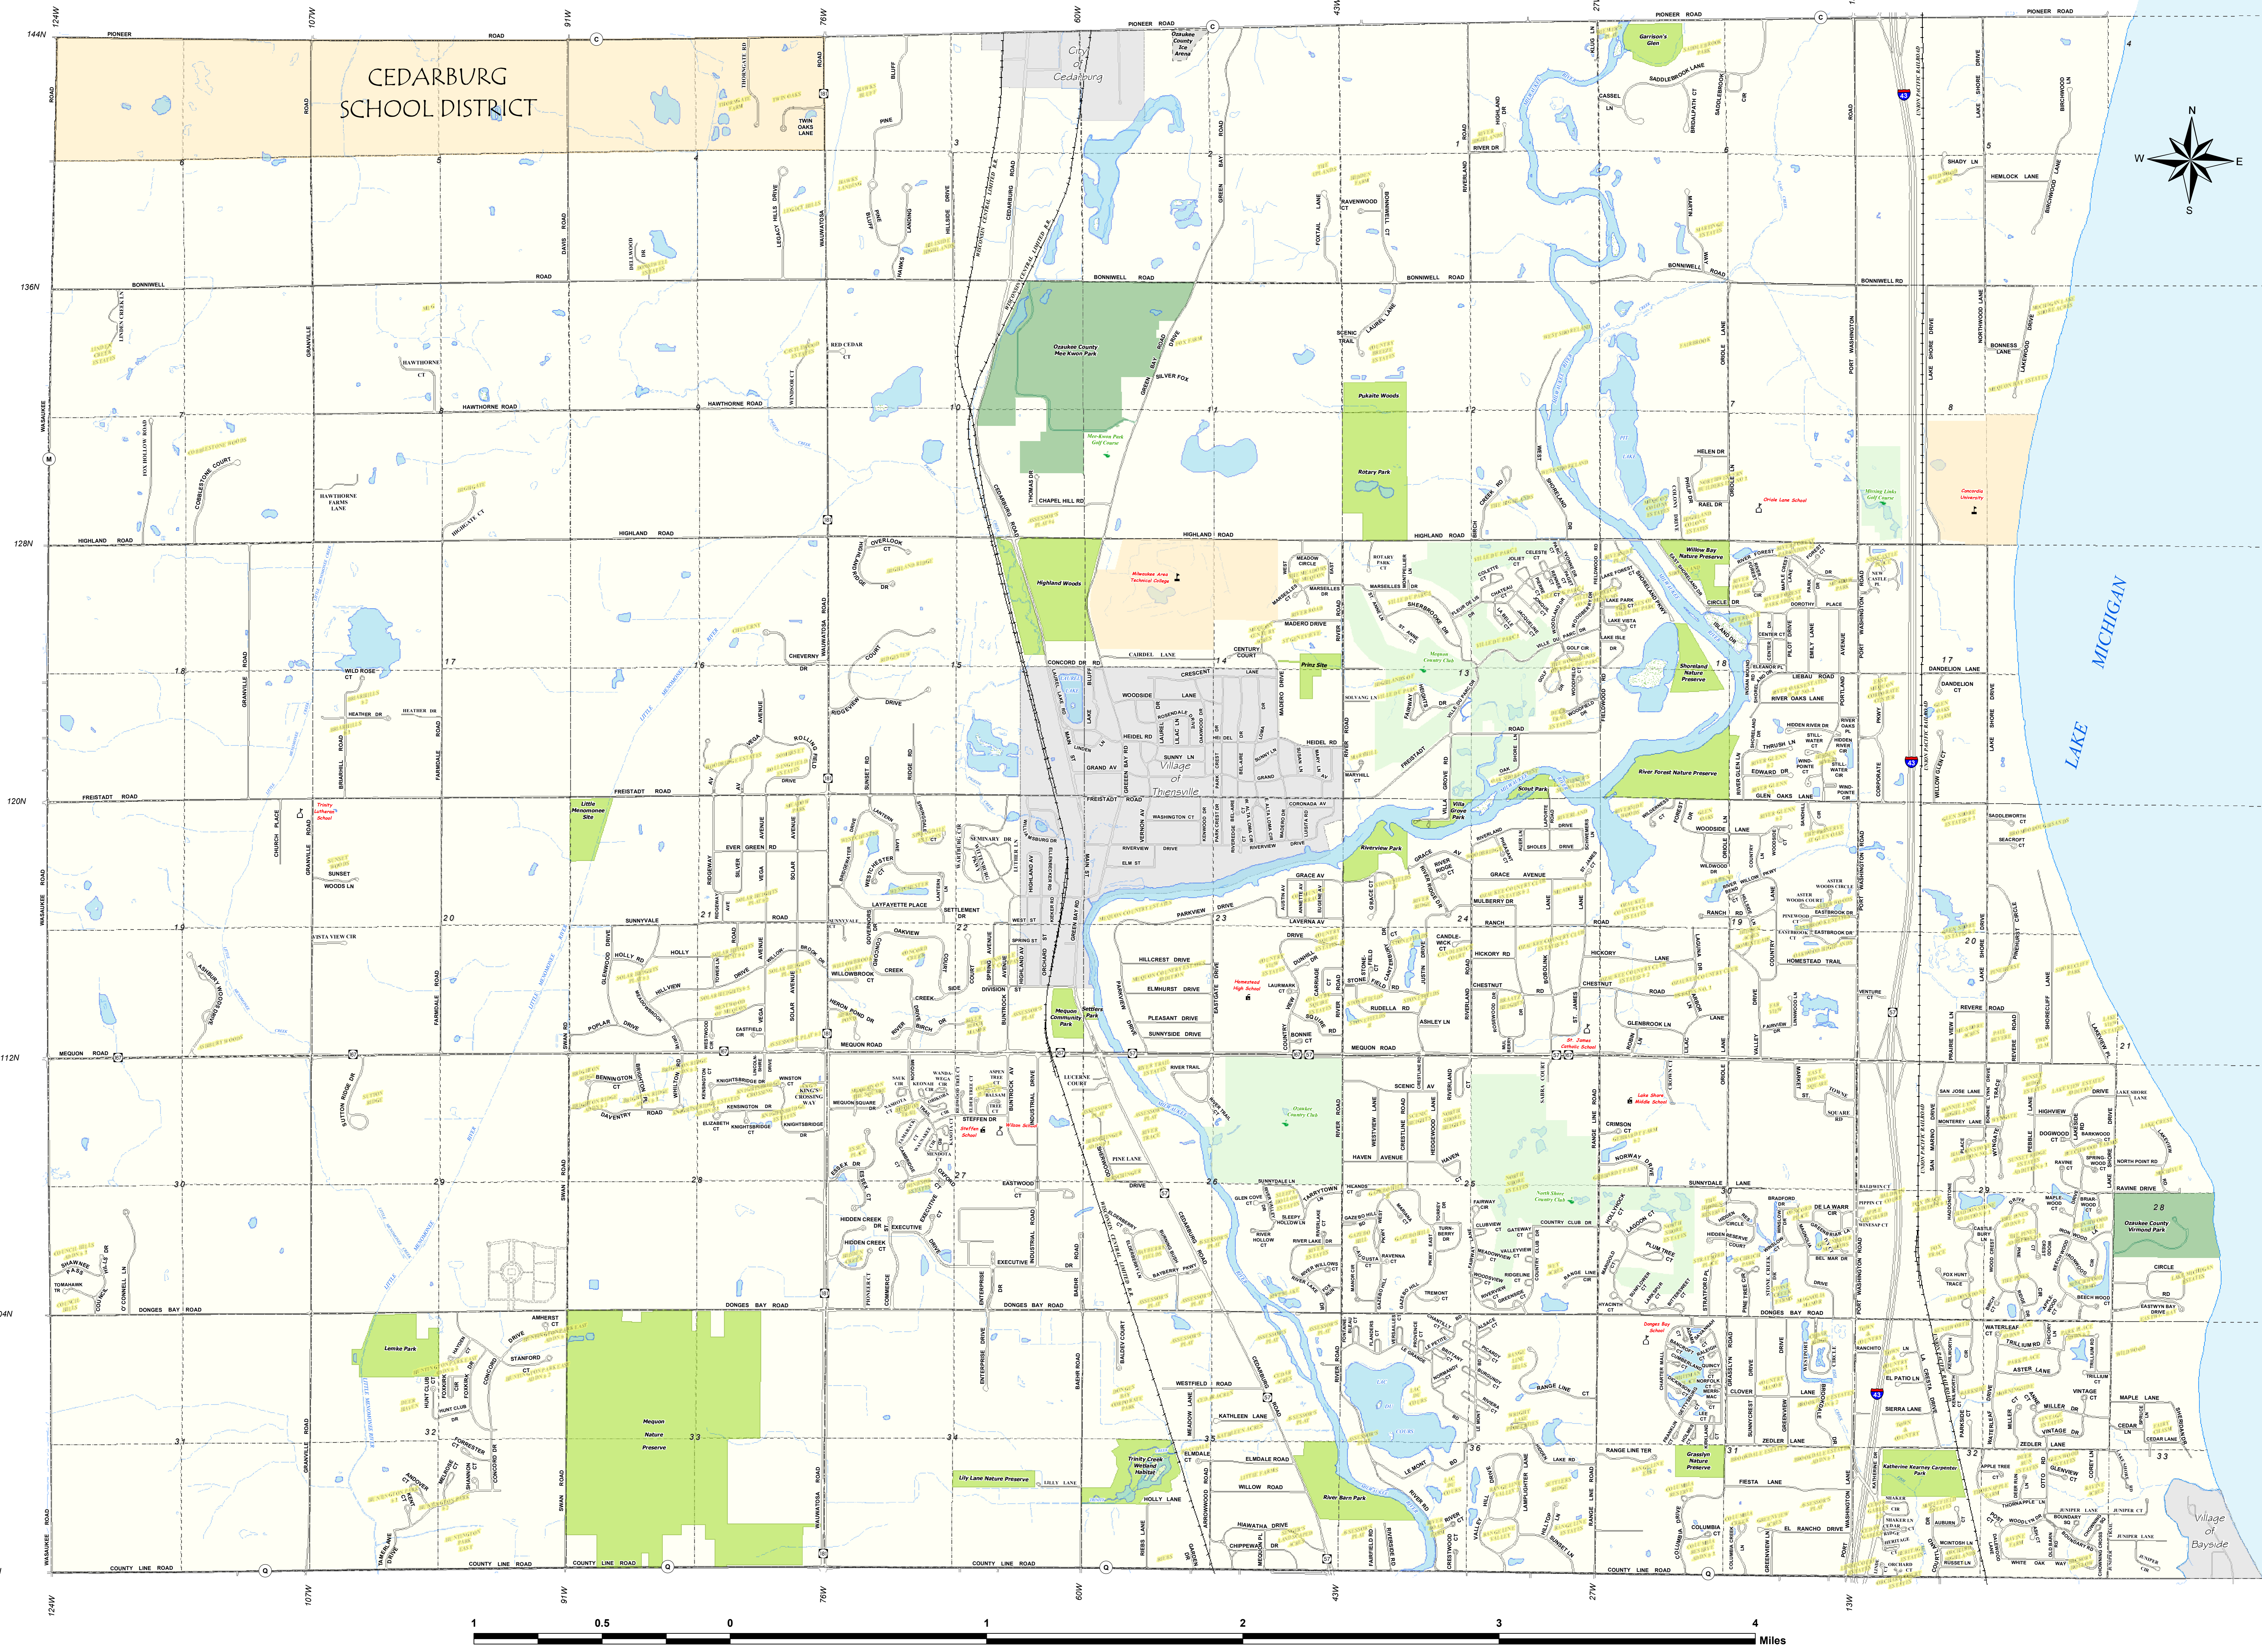

CITY OF MEQUON

CEDARBURG
SCHOOL DISTRICT

City of
Cedarburg

Village of
Thensville

LAKE
MICHIGAN