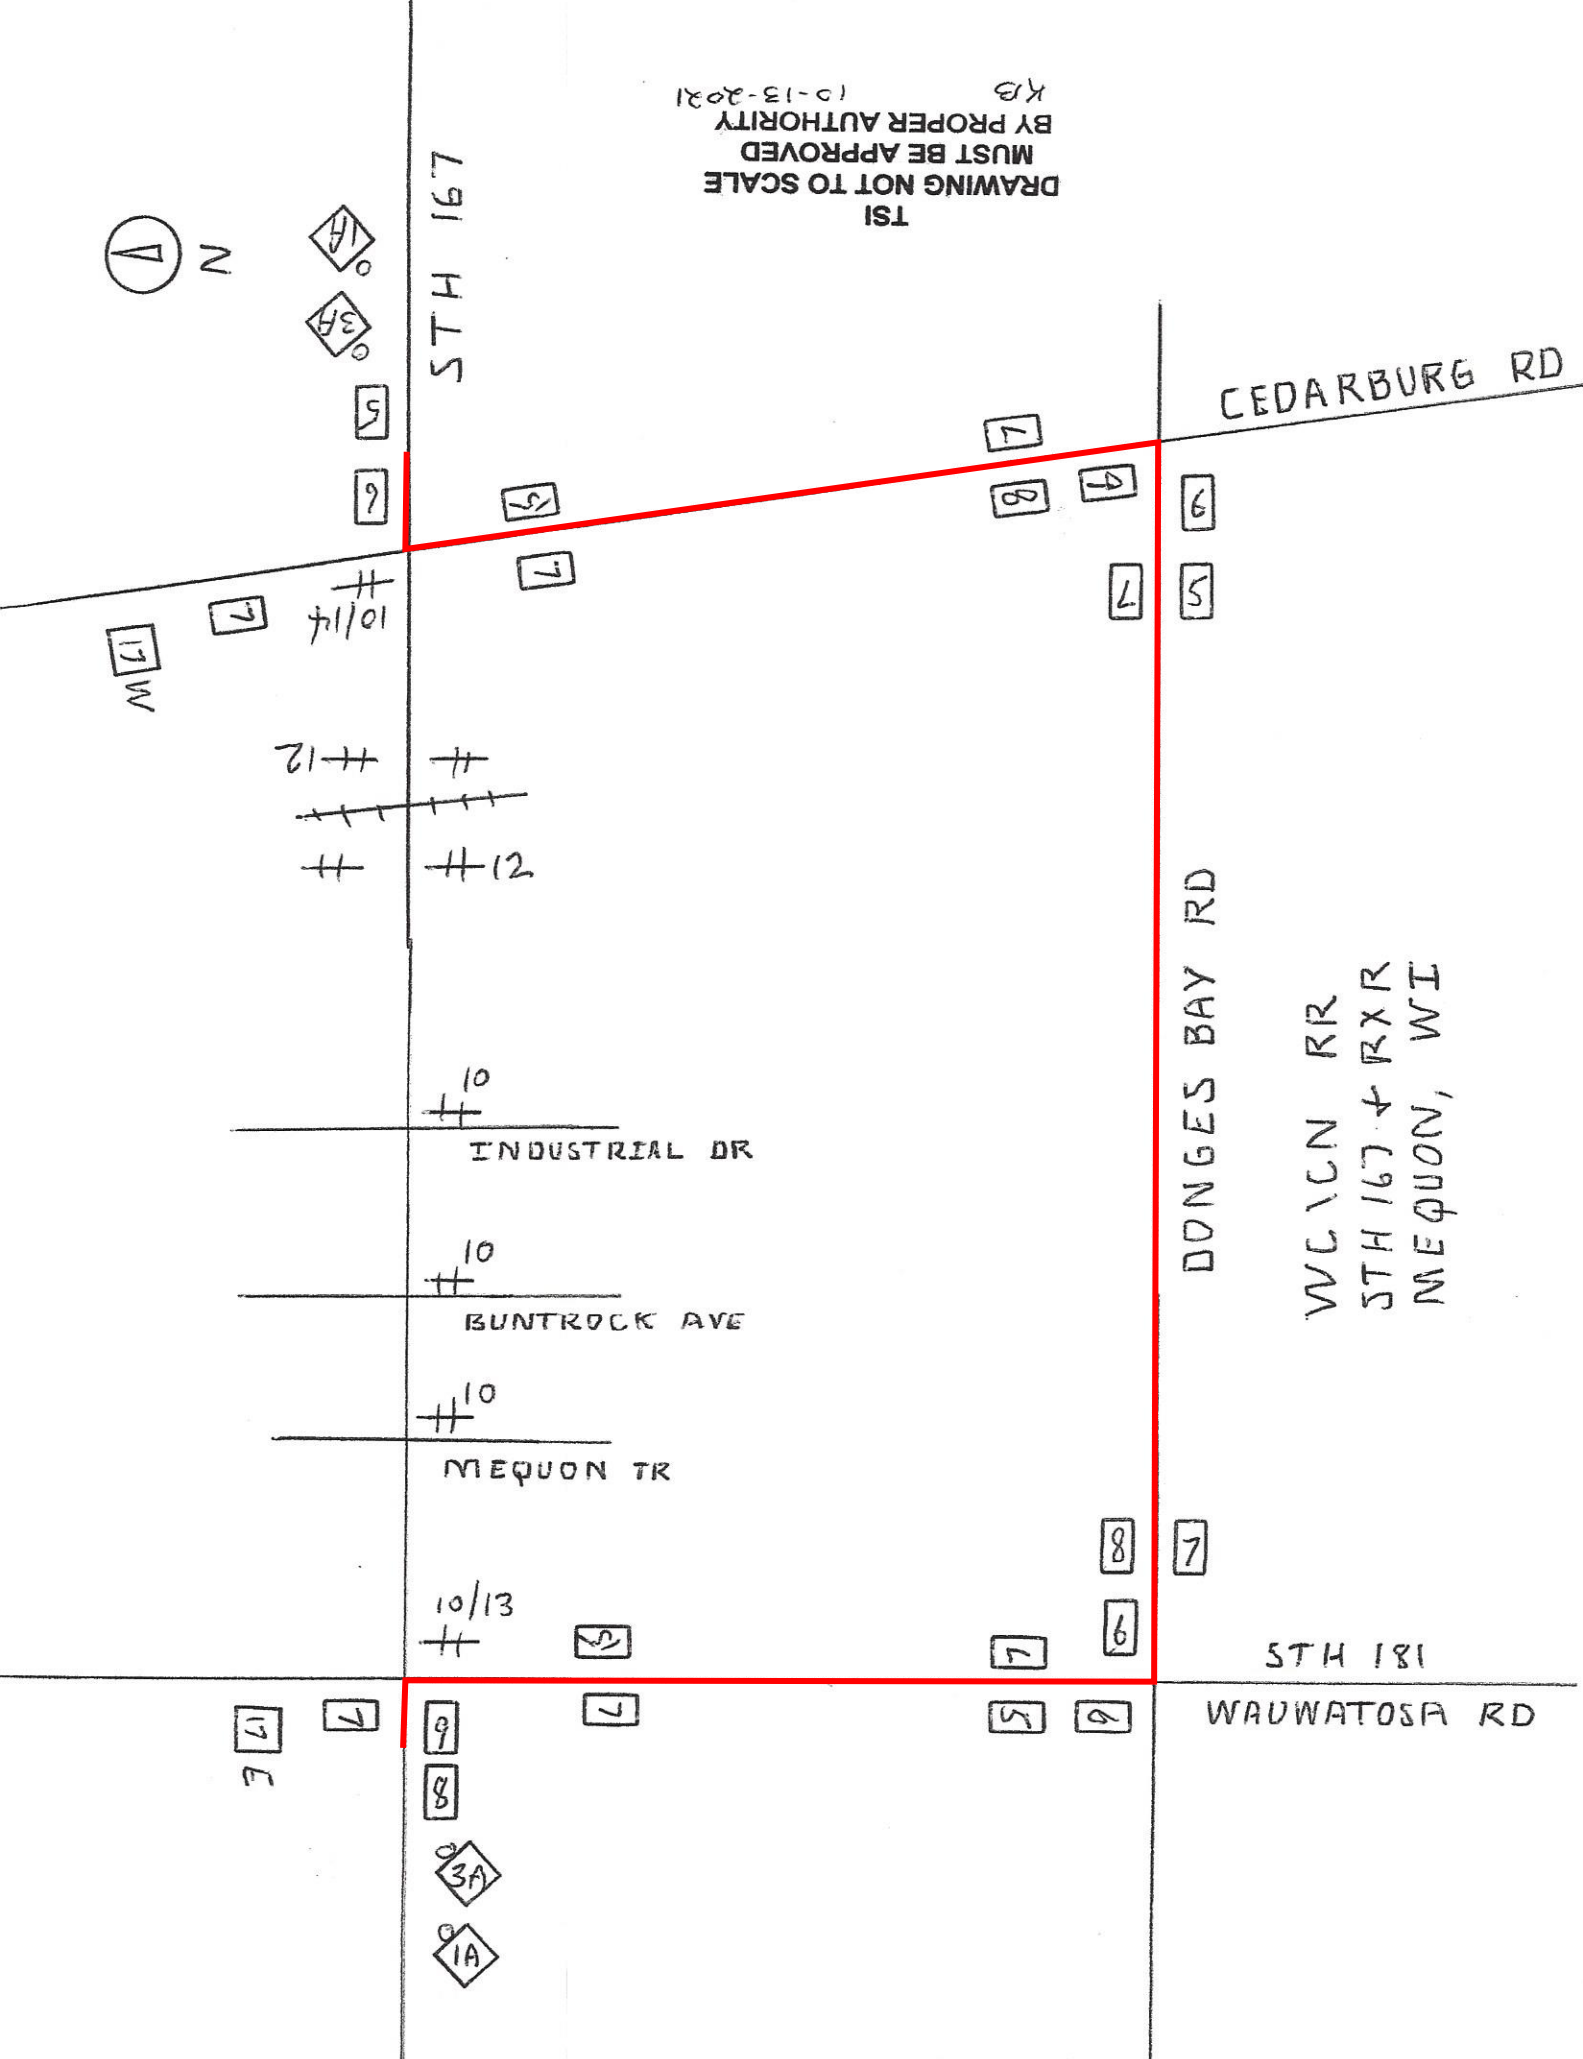

TSI
DRAWING NOT TO SCALE
MUST BE APPROVED
BY PROPER AUTHORITY
KB
10-13-2021

STH 167

CEDARBURG RD

DONGES BAY RD

WLC 1CN RR
STH 167 + BX RR
MEQUON, WI

STH 181

WAUWATOSA RD

INDUSTRIAL DR

BUNTRUCK AVE

MEQUON TR

Mequon, Wisconsin, United States

Copyright © and (P) 1988–2012 Microsoft Corporation and/or its suppliers. All rights reserved. <http://www.microsoft.com/streets/>
Certain mapping and direction data © 2012 NAVTEQ. All rights reserved. The data for areas of Canada includes information taken with permission from Canadian authorities, including © Her Majesty the Queen in Right of Canada, © Queen's Printer for Ontario, NAVTEQ and NAVTEQ ON BOARD are trademarks of NAVTEQ. © 2012 Tele Atlas North America, Inc. All rights reserved. Tele Atlas and Tele Atlas North America are trademarks of Tele Atlas, Inc. © 2012 by Applied Geographic Solutions. All rights reserved. Portions © Copyright 2012 by Woodall Publications Corp. All rights reserved.