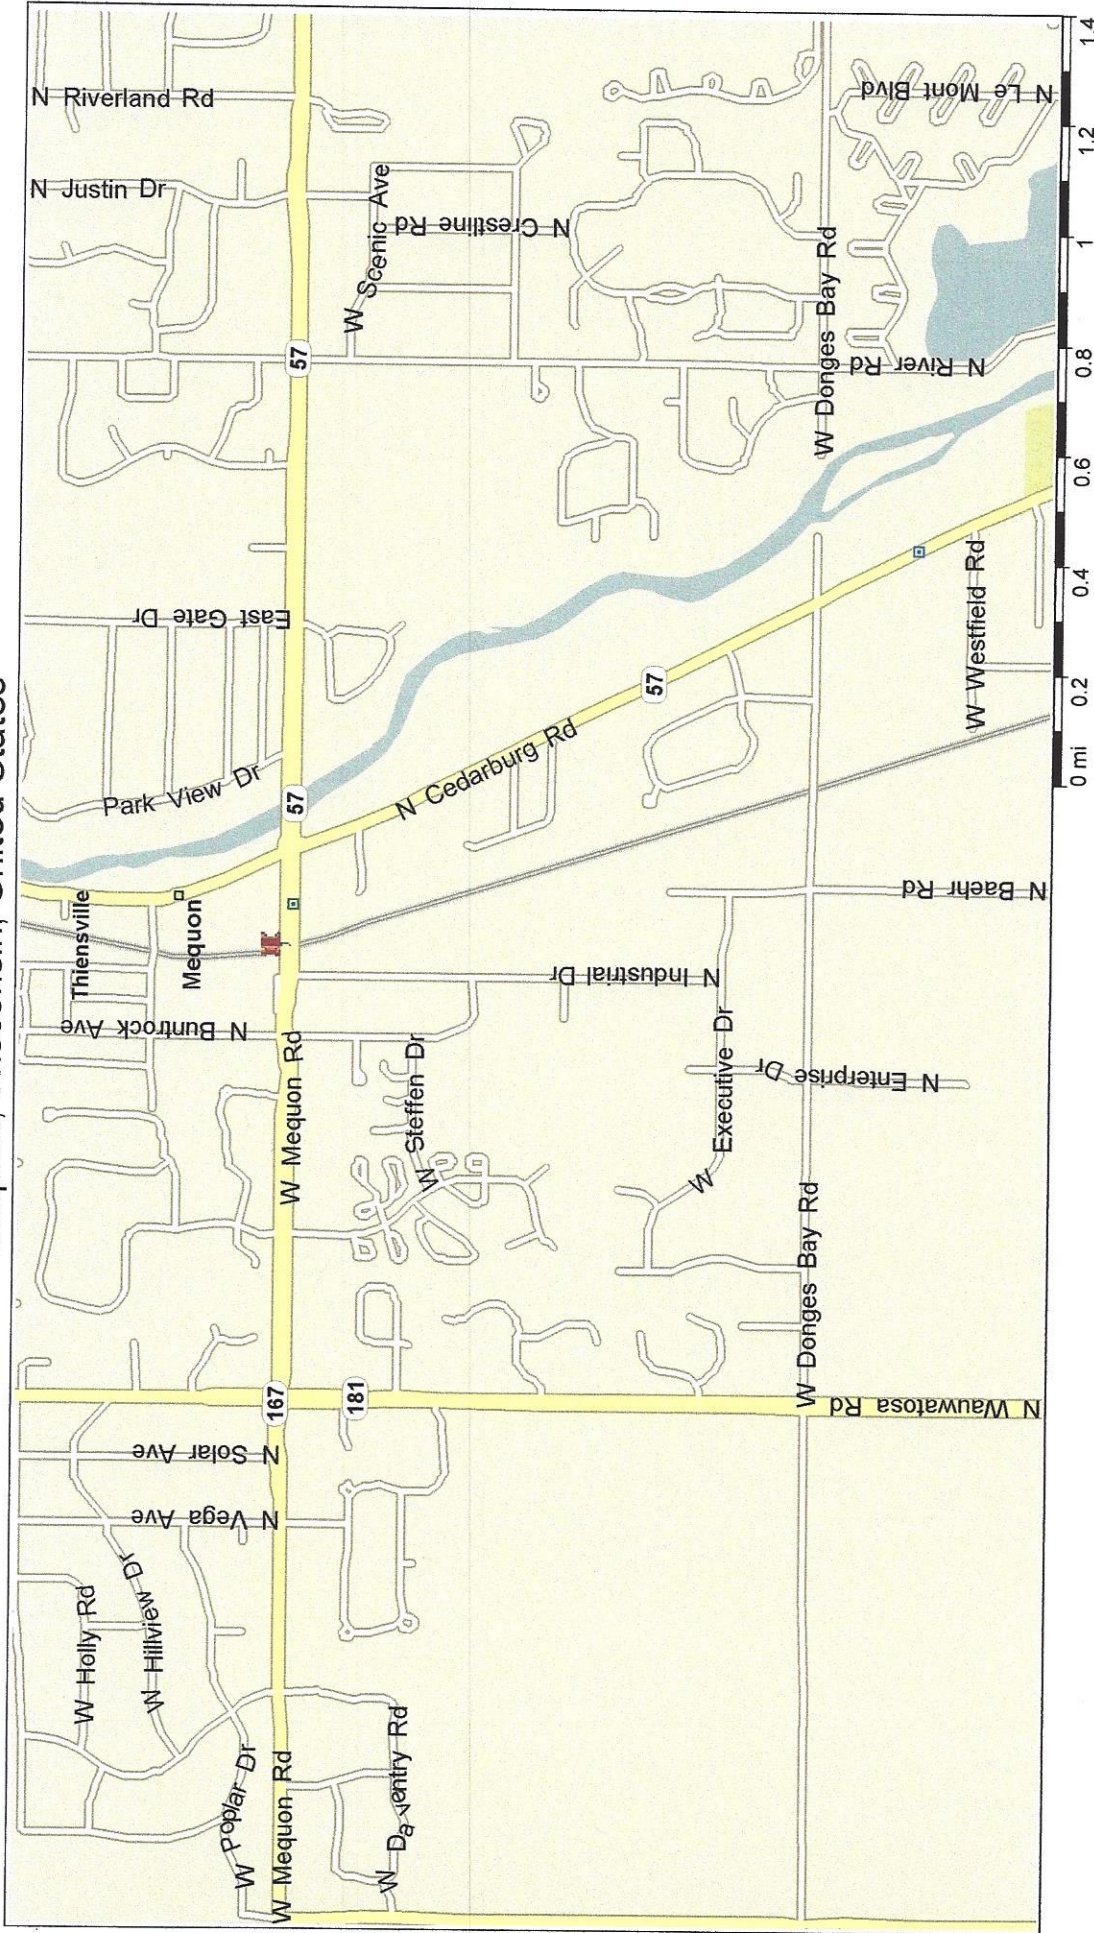

TSI
DRAWING NOT TO SCALE
MUST BE APPROVED
BY PROPER AUTHORITY
KB
10-13-2021

STH 167

CEDARBURG RD

DONGES BAY RD

WLC 1CN RR
STH 167 + BX RR
MEQUON, WI

STH 181

WAUWATOSA RD

INDUSTRIAL DR

BUNTRUCK AVE

MEQUON TR

Mequon, Wisconsin, United States

Copyright © and (P) 1988–2012 Microsoft Corporation and/or its suppliers. All rights reserved. <http://www.microsoft.com/streets/>
Certain mapping and direction data © 2012 NAVTEQ. All rights reserved. The data for areas of Canada includes information taken with permission from Canadian authorities, including © Her Majesty the Queen in Right of Canada, © Queen's Printer for Ontario, NAVTEQ and NAVTEQ ON BOARD are trademarks of NAVTEQ. © 2012 Tele Atlas North America, Inc. All rights reserved. Tele Atlas and Tele Atlas North America are trademarks of Tele Atlas, Inc. © 2012 by Applied Geographic Solutions. All rights reserved. Portions © Copyright 2012 by Woodall Publications Corp. All rights reserved.