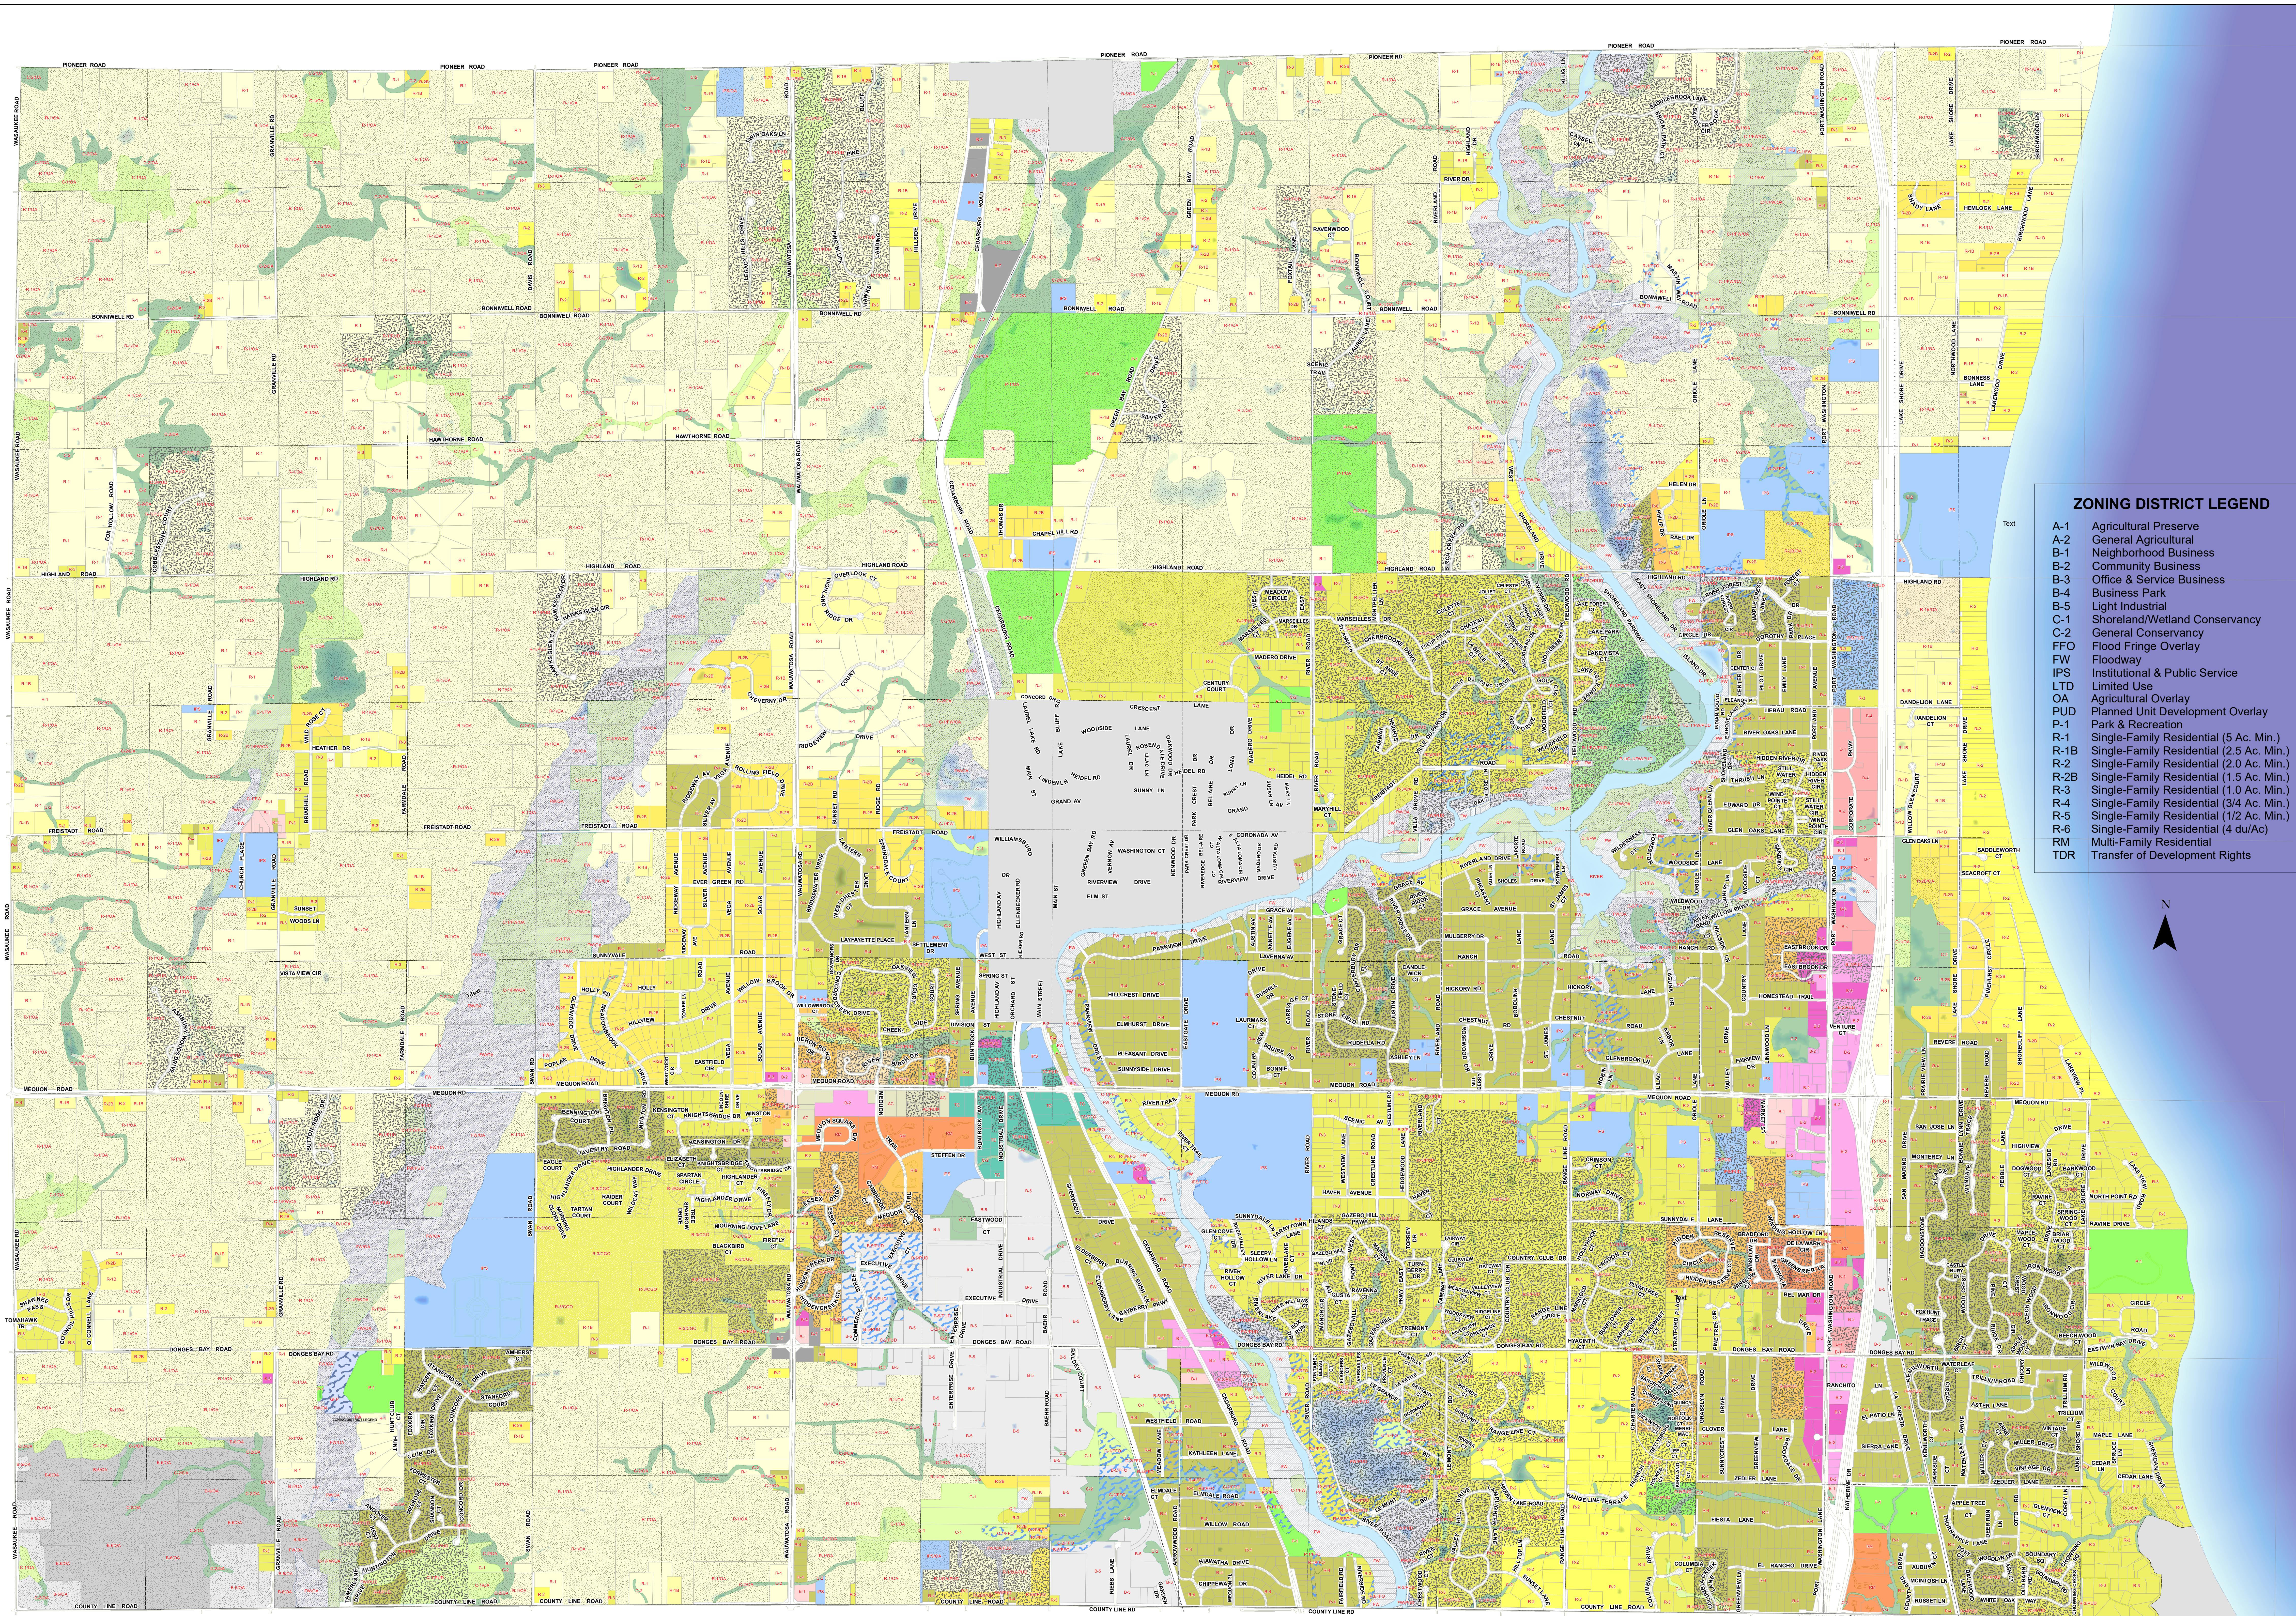

CITY OF MEQUON ZONING MAP

ZONING DISTRICT LEGEND

A-1	Agricultural Preserve
A-2	General Agricultural
B-1	Neighborhood Business
B-2	Community Business
B-3	Office & Service Business
B-4	Business Park
B-5	Light Industrial
C-1	Shoreland/Wetland Conservancy
C-2	General Conservancy
FFO	Flood Fringe Overlay
FW	Floodway
IPS	Institutional & Public Service
LTD	Limited Use
OA	Agricultural Overlay
PUD	Planned Unit Development Overlay
P-1	Park & Recreation
R-1	Single-Family Residential (5 Ac. Min.)
R-1B	Single-Family Residential (2.5 Ac. Min.)
R-2	Single-Family Residential (2.0 Ac. Min.)
R-2B	Single-Family Residential (1.5 Ac. Min.)
R-3	Single-Family Residential (1.0 Ac. Min.)
R-4	Single-Family Residential (3/4 Ac. Min.)
R-5	Single-Family Residential (1/2 Ac. Min.)
R-6	Single-Family Residential (4 du/Ac)
RM	Multi-Family Residential
TDR	Transfer of Development Rights